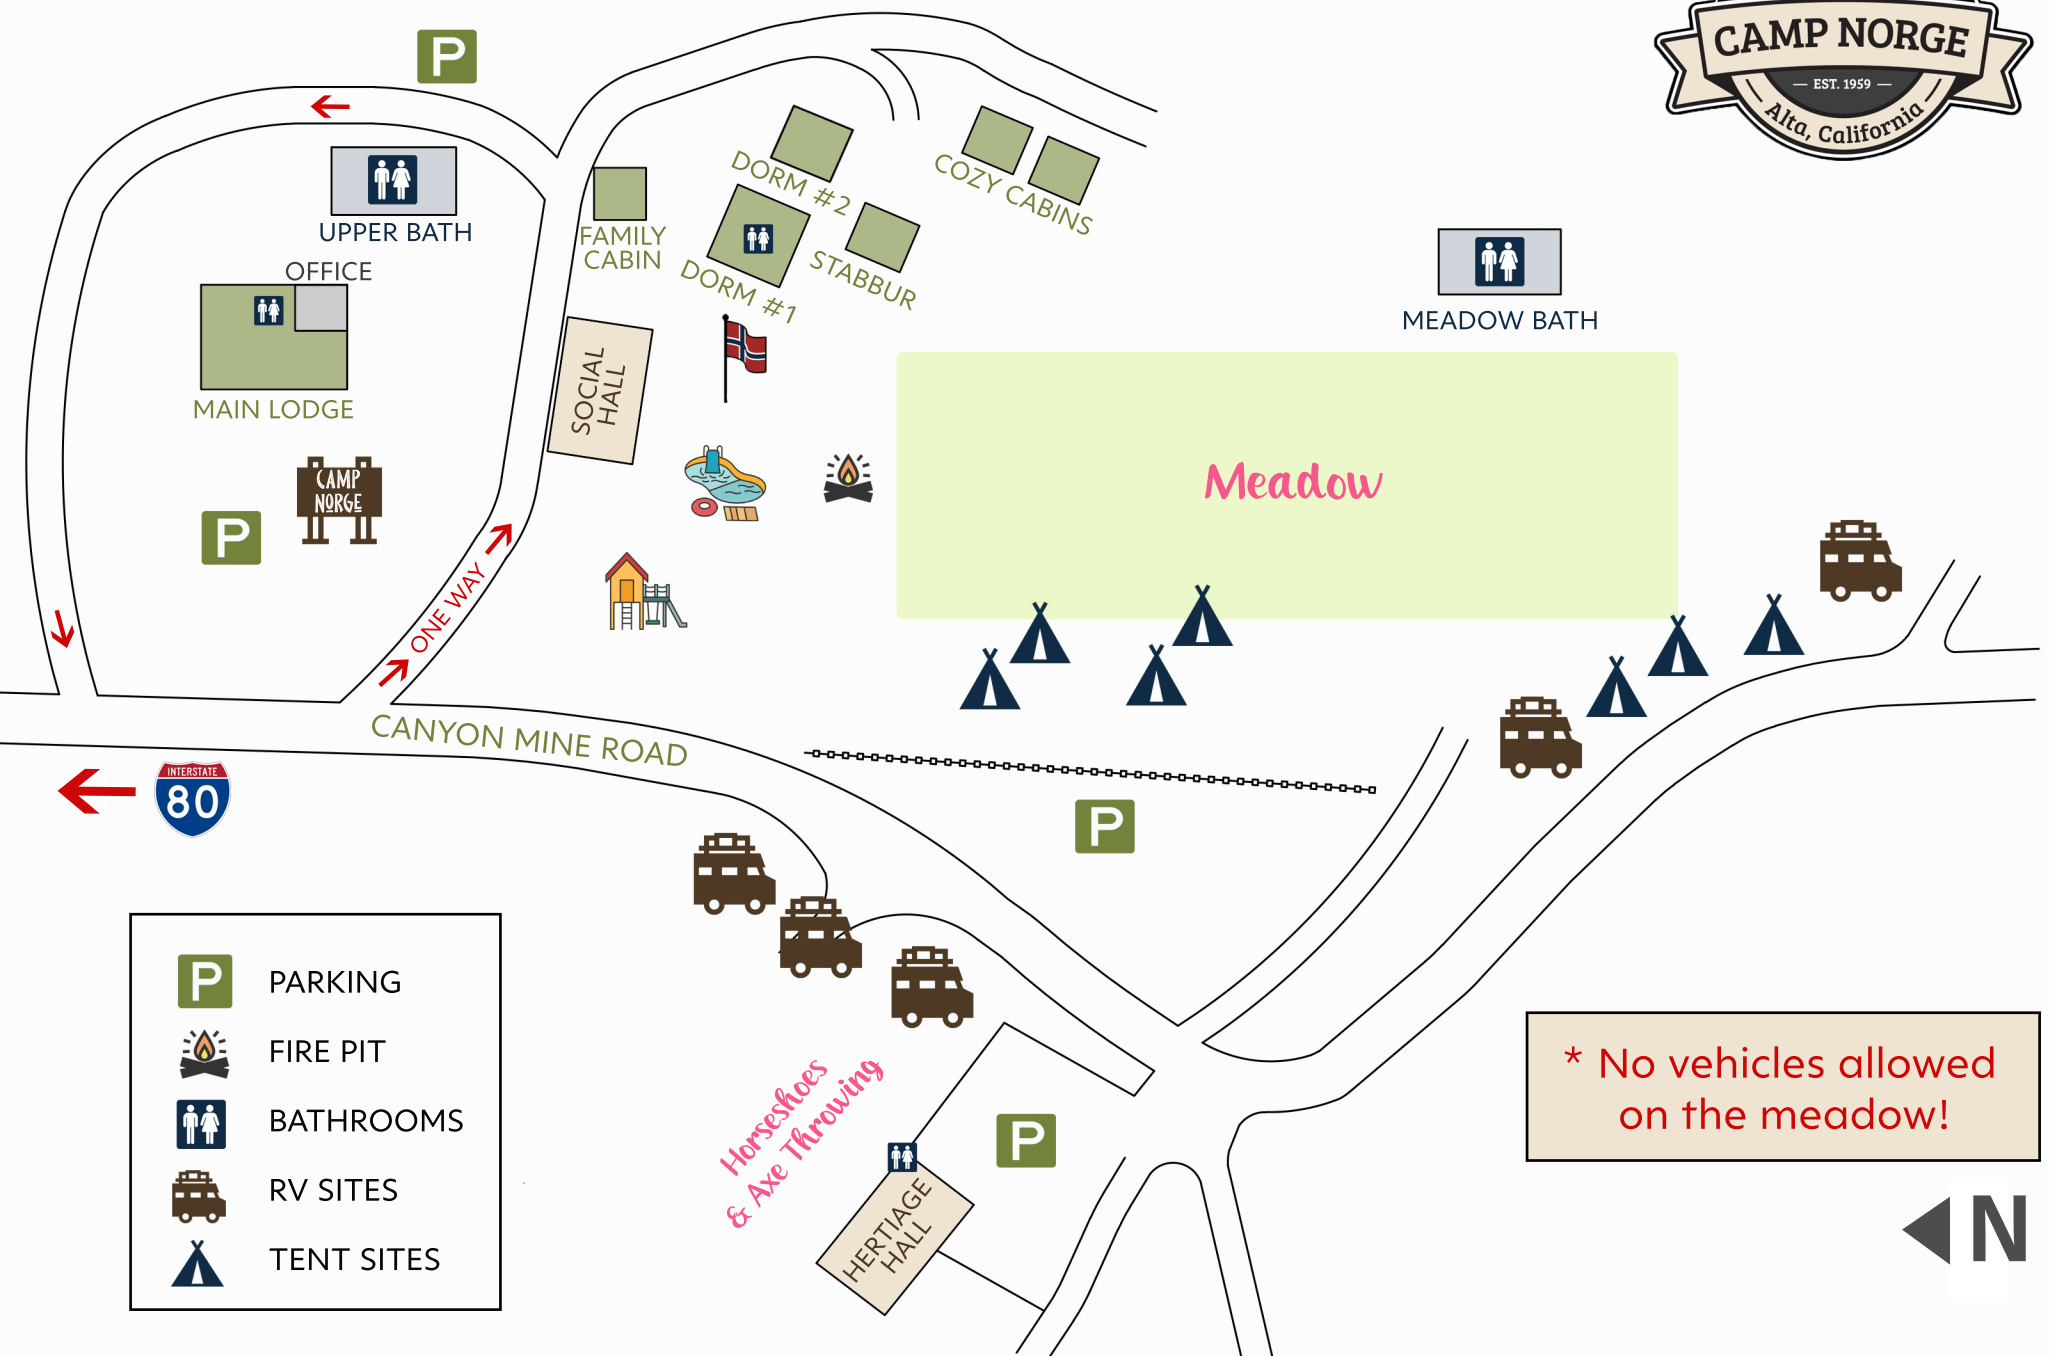

CAMP NORGE MAP

- PARKING
- FIRE PIT
- BATHROOMS
- RV SITES
- TENT SITES

*** No vehicles allowed on the meadow!**